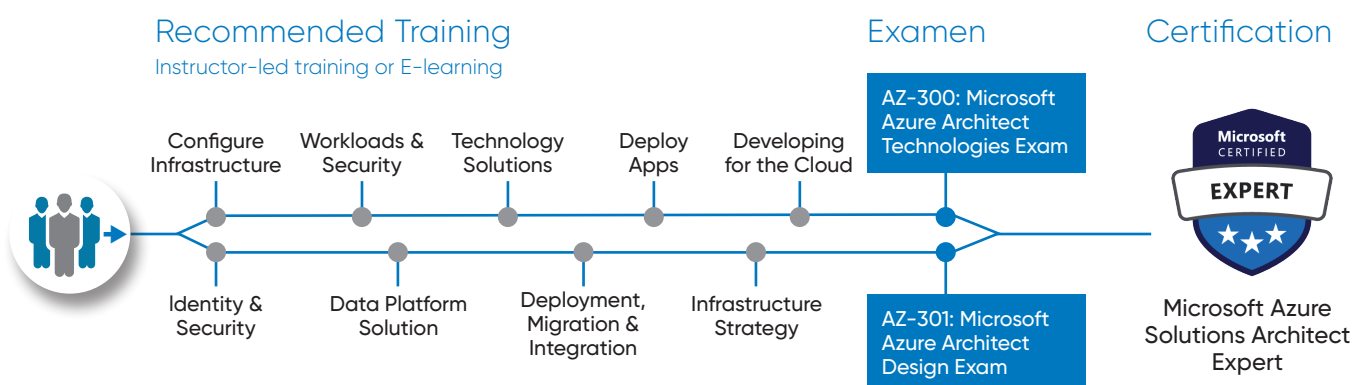

Course Dates

Microsoft Azure Architect Technologies (AZ-300)							Price 2.590 € (excl. VAT)	Duration 5 Days
Duesseldorf	24.06.-28.06.19	Muenster	26.08.-30.08.19	Frankfurt	21.10.-25.10.19	Duesseldorf	09.12.-13.12.19	
Berlin	15.07.-19.07.19	Hamburg	23.09.-27.09.19	Munich	18.11.-22.11.19			

Microsoft Azure Architect Design (AZ-301)							Price 2.090 € (excl. VAT)	Duration 4 Days
Duesseldorf	01.07.-04.07.19	Hamburg	12.08.-15.08.19	Hamburg	07.10.-10.10.19	Munich	25.11.-28.11.19	
Berlin	16.07.-19.07.19	Muenster	02.09.-05.09.19	Frankfurt	28.10.-31.10.19	Duesseldorf	16.12.-19.12.19