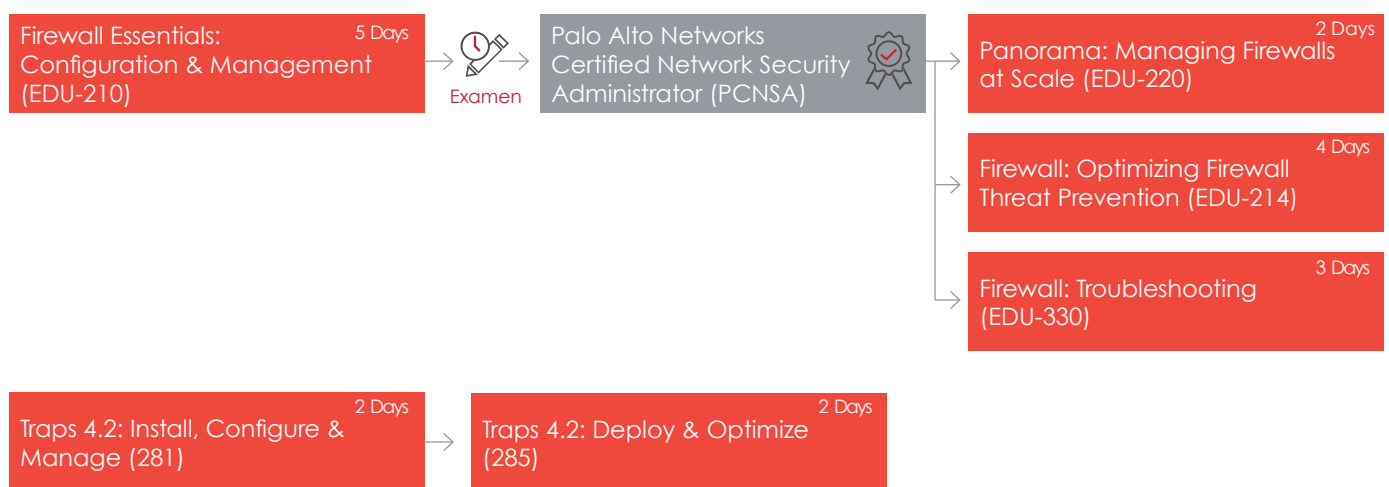

For more information, go to www.flane.com.pa/paloaltonetworks

Palo Alto Networks Learning Paths

Palo Alto Networks-Training Program

Firewall Essentials: Configuration & Management

Learn in this five-day training course the configuration and management of the most important functions of the Palo Alto Networks firewalls of the next generation, GlobalProtect to protect systems, high availability of Firewall