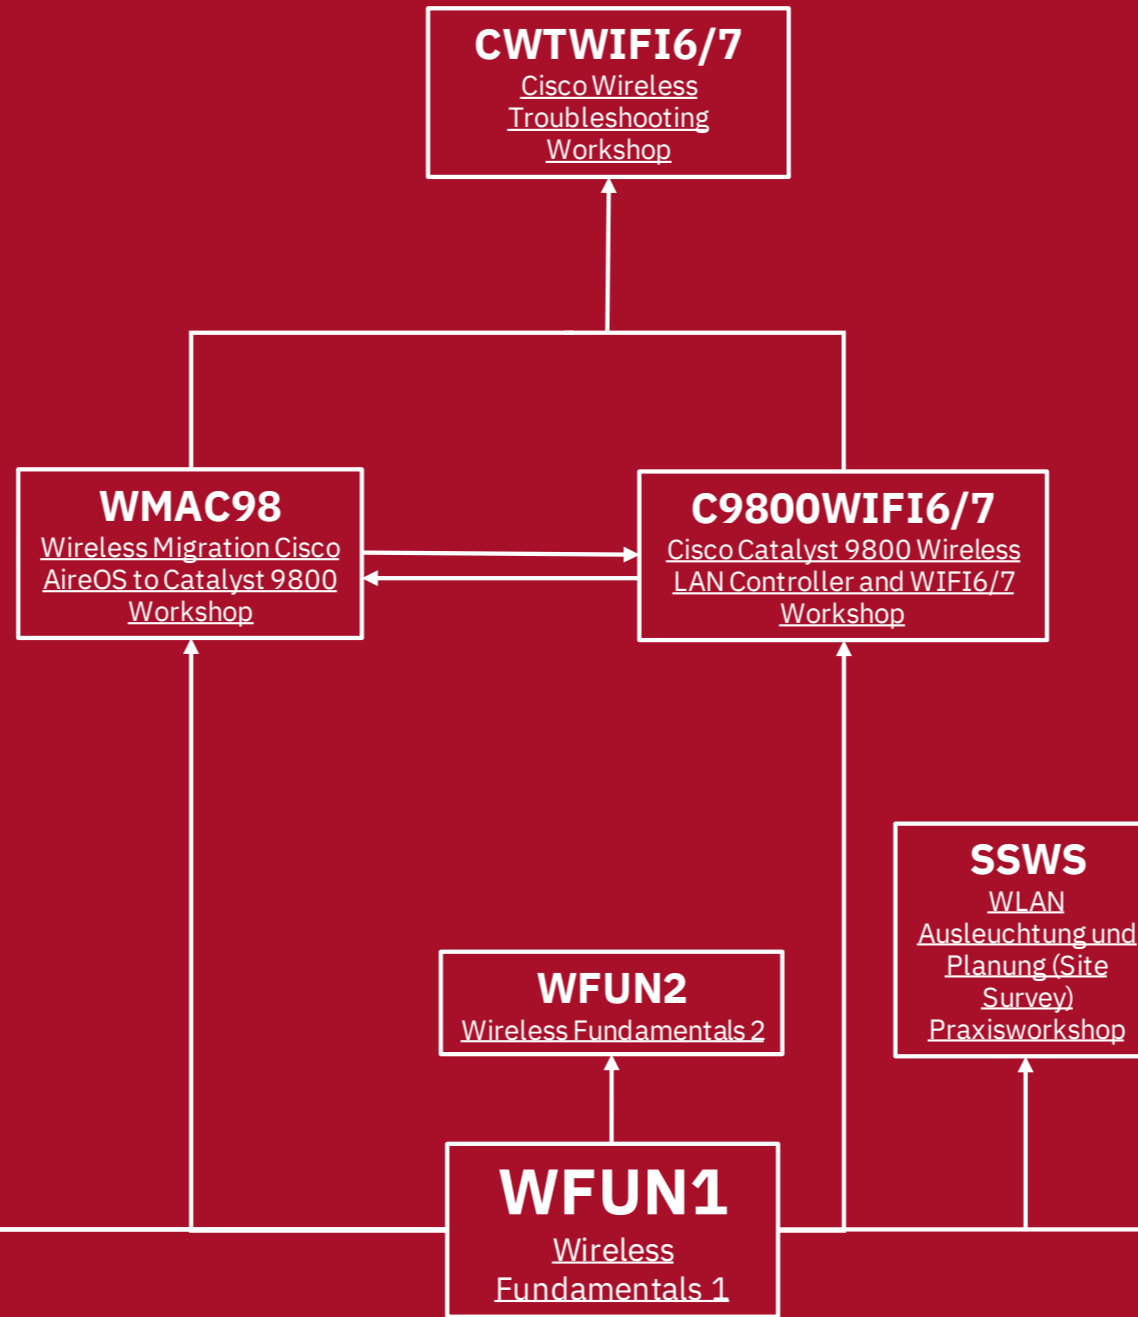

CWNP

Aruba

Fast Lane

Cisco